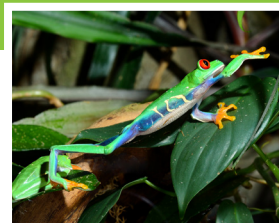

RED-EYED TREE FROGS

Maze

Red-eyed tree frogs live near water in the rain forests. Help the red-eyed tree frog get from the stream to the trees!

START

END

POPBOOKSONLINE.COM

©2019 Pop!