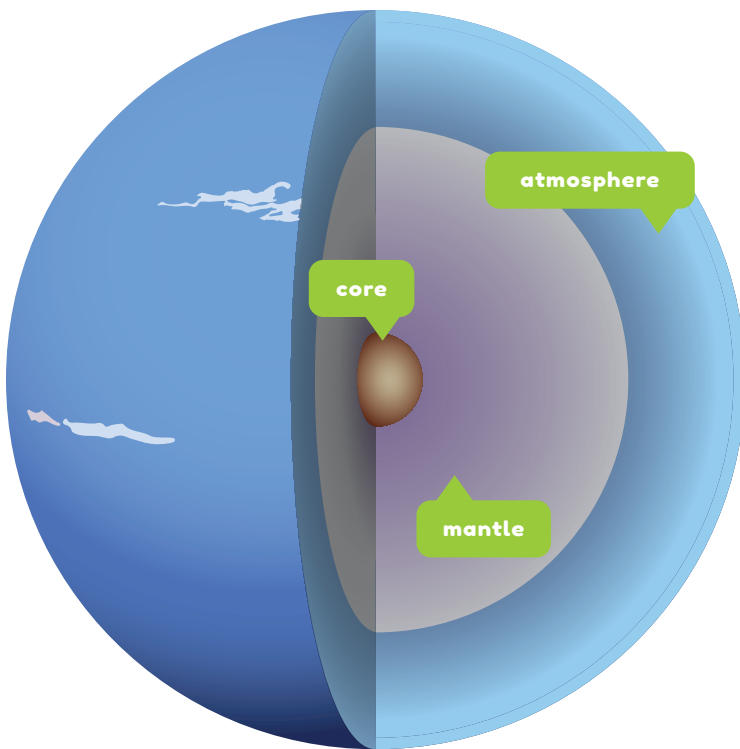

NEPTUNE

• • • • • **Matching** • • • • •

What are Neptune's layers like? Draw lines that match each layer with its description.

rocky

melted icy materials

gases and cold clouds

POPBOOKSONLINE.COM

©2021 Pop!

Answer key: atmosphere: gases and cold clouds; core: rocky; mantle: melted icy materials